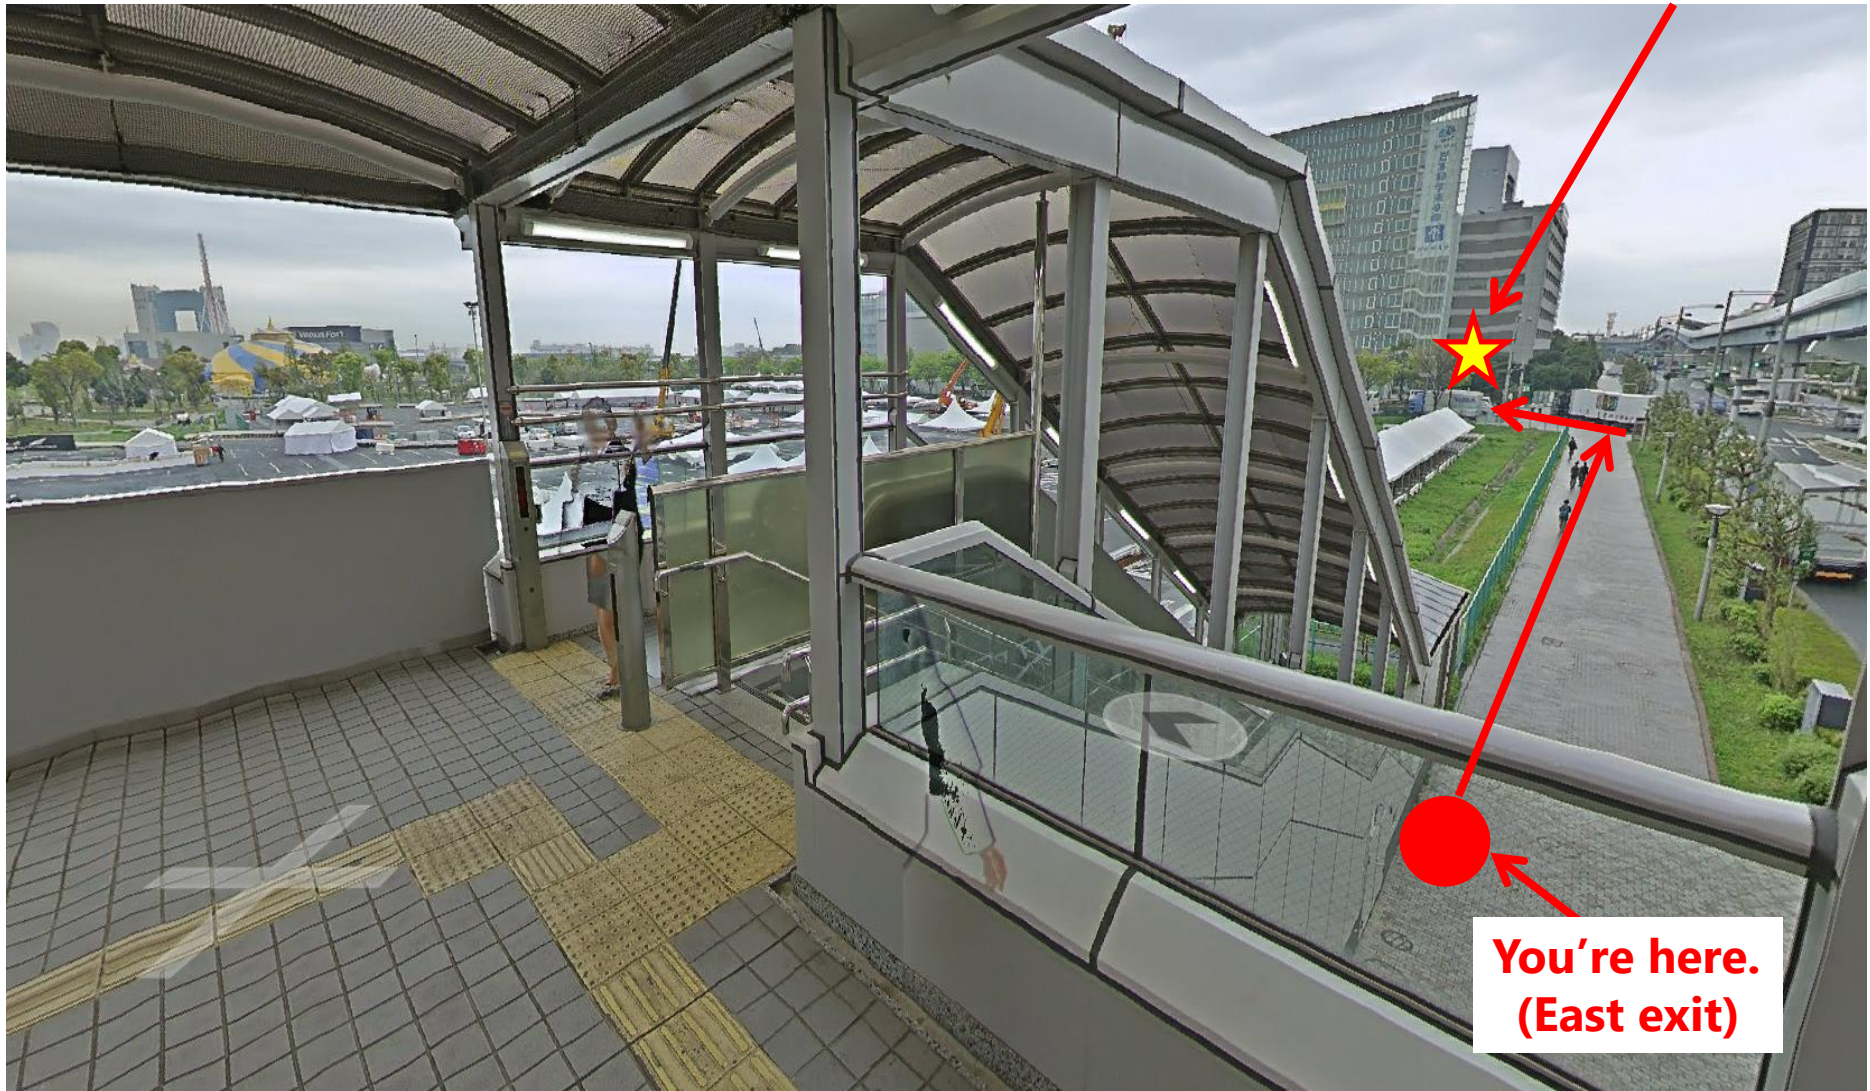

Route from Tokyo International Cruise Terminal Station (East exit) to the meeting place

Meeting place
(See the next page for detailed map around the meeting place)

You're here.
(East exit)

Detailed map around the meeting place (Follow the red arrows)

You're here, if you follow the route on the previous page